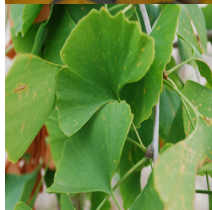

Gingko biloba–'Magyar'
Height 50'   Spread 25'   Zone 4
Another tree that is extremely tolerant of urban conditions. It branches well and has an upright pyramidal shape. It is disease and pest resistant and has gold fall color.

				1.25" #15	$124.00
				1.50" #15	$148.00
				1.75" #25	$223.00
				2.00" #25	$239.00