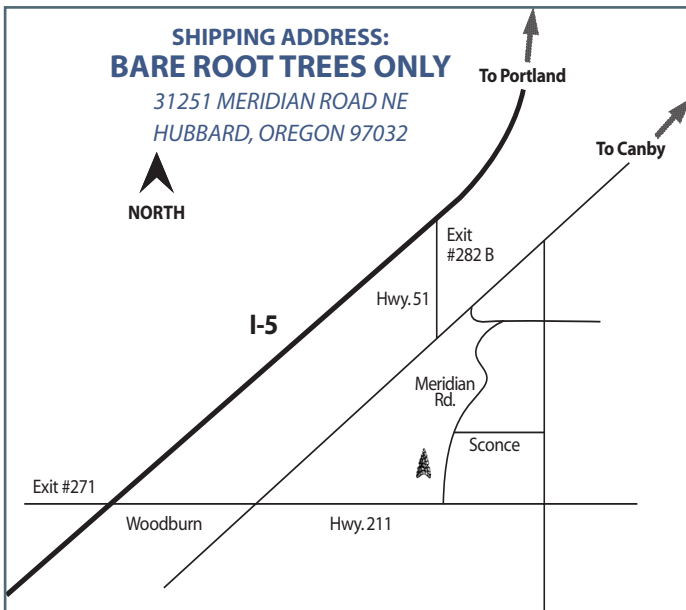

**SHIPPING ADDRESS:
BARE ROOT TREES ONLY**

*31251 MERIDIAN ROAD NE
HUBBARD, OREGON 97032*

Customer Service is a top priority at

Arrowhead Ornamentals

We have a very knowledgeable sales staff available to answer questions and provide support to our customers. We are proud to provide our customers with high quality trees and we strive to service our customers with an experienced and insightful staff.

Office Contact Information

Mike Coleman
Owner - General Manager
mctreegrower@gmail.com

Office - 503.932.3456
Inside Sales - B&B/Container
Sales@arrowheadornamentals.com

Rebecca Murry
Inside Sales - Bareroot
rebecca@arrowheadornamentals.com

Judy Townsend
A/P & A/R
Judy@arrowheadornamentals.com