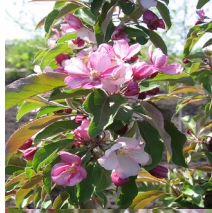

Malus–*Emerald Spire*® x '*Jefgreen*'
Height 15'   Spread 6'   Zone 2
Columnar Crabapple that displays blooms of pink with dark pink stripes. Slow growing narrow form. With good winter hardiness this makes for a good screen. This tree has good disease resistance. (Plus licensing fee-bare root)

1"BR	$30.40				
7' BR	$28.00				
6' BR	$26.80				
5' BR	$24.40